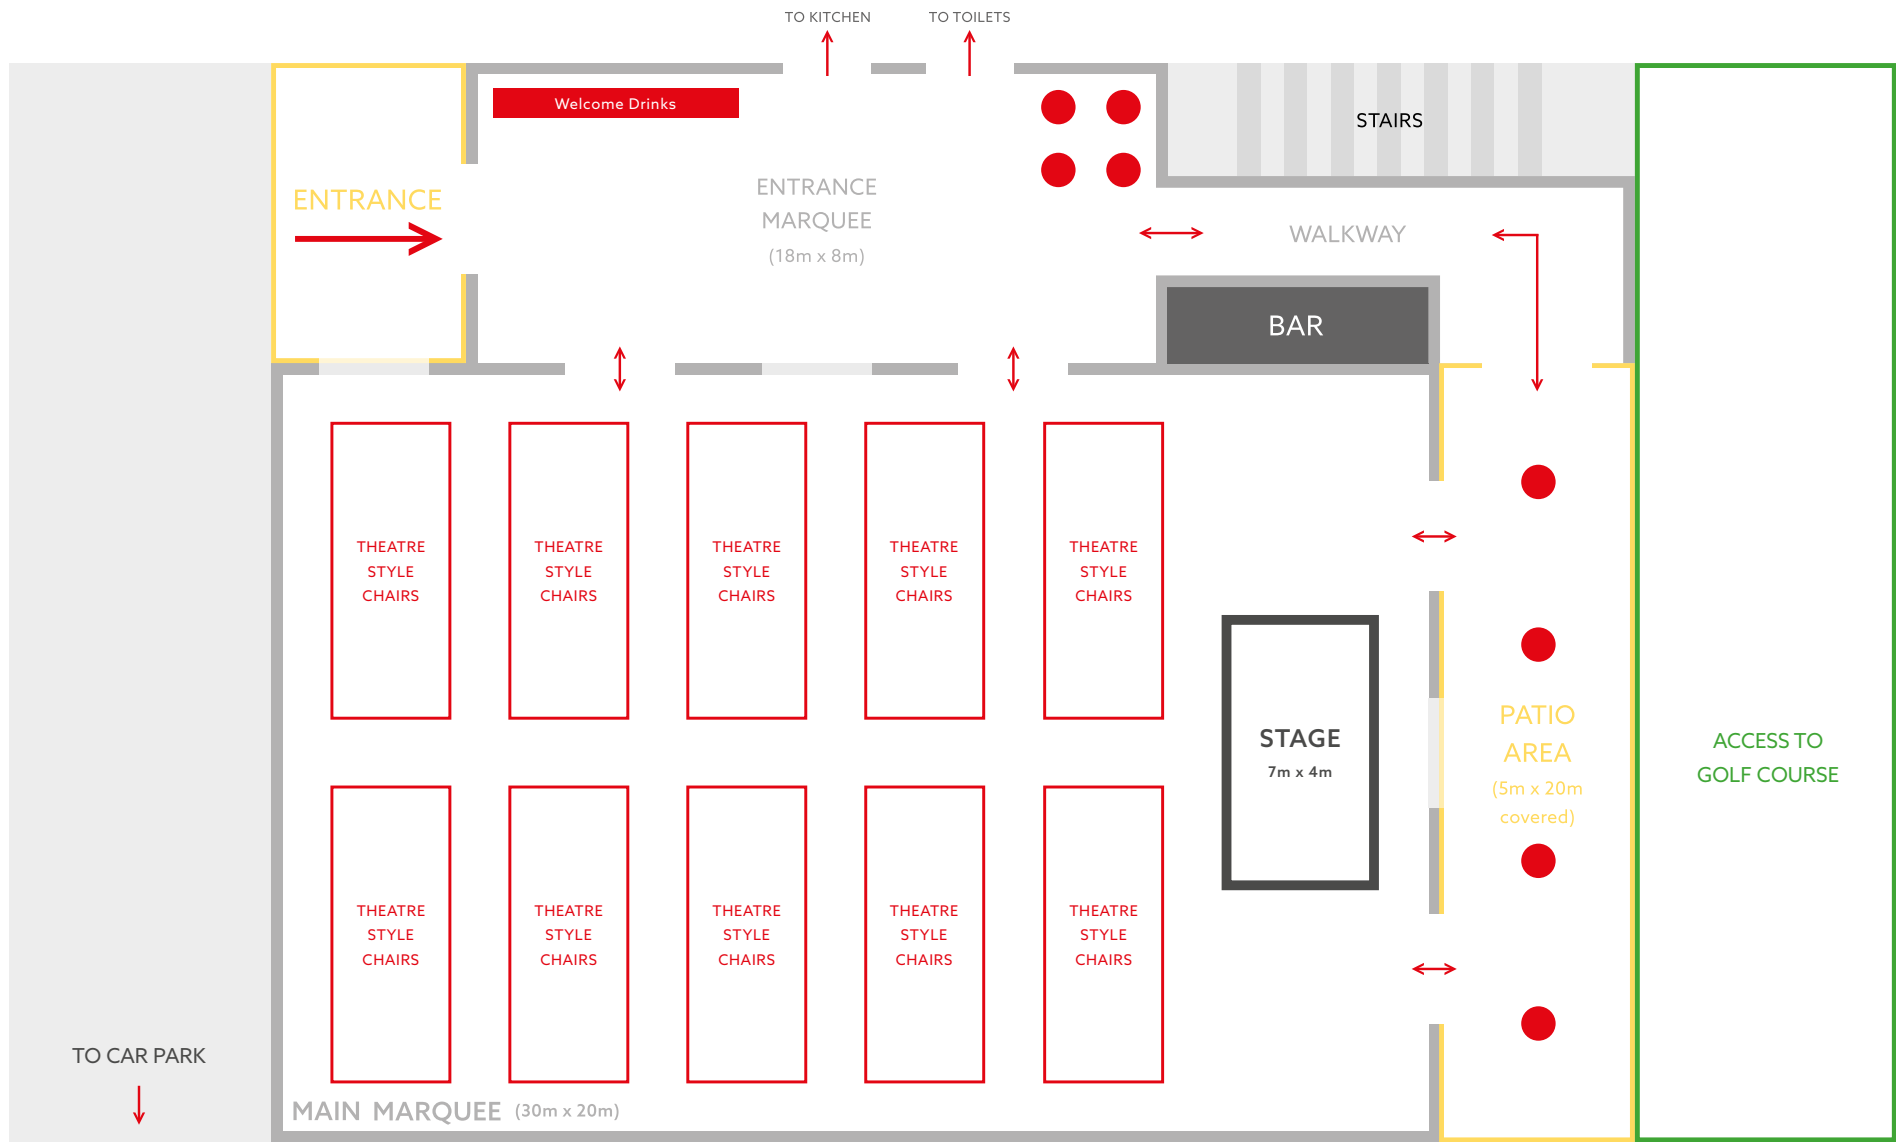

STOCKLEY
MARQUEE

Corporate Floorplans

Please use this blank floorplan to draft out your own event layout.