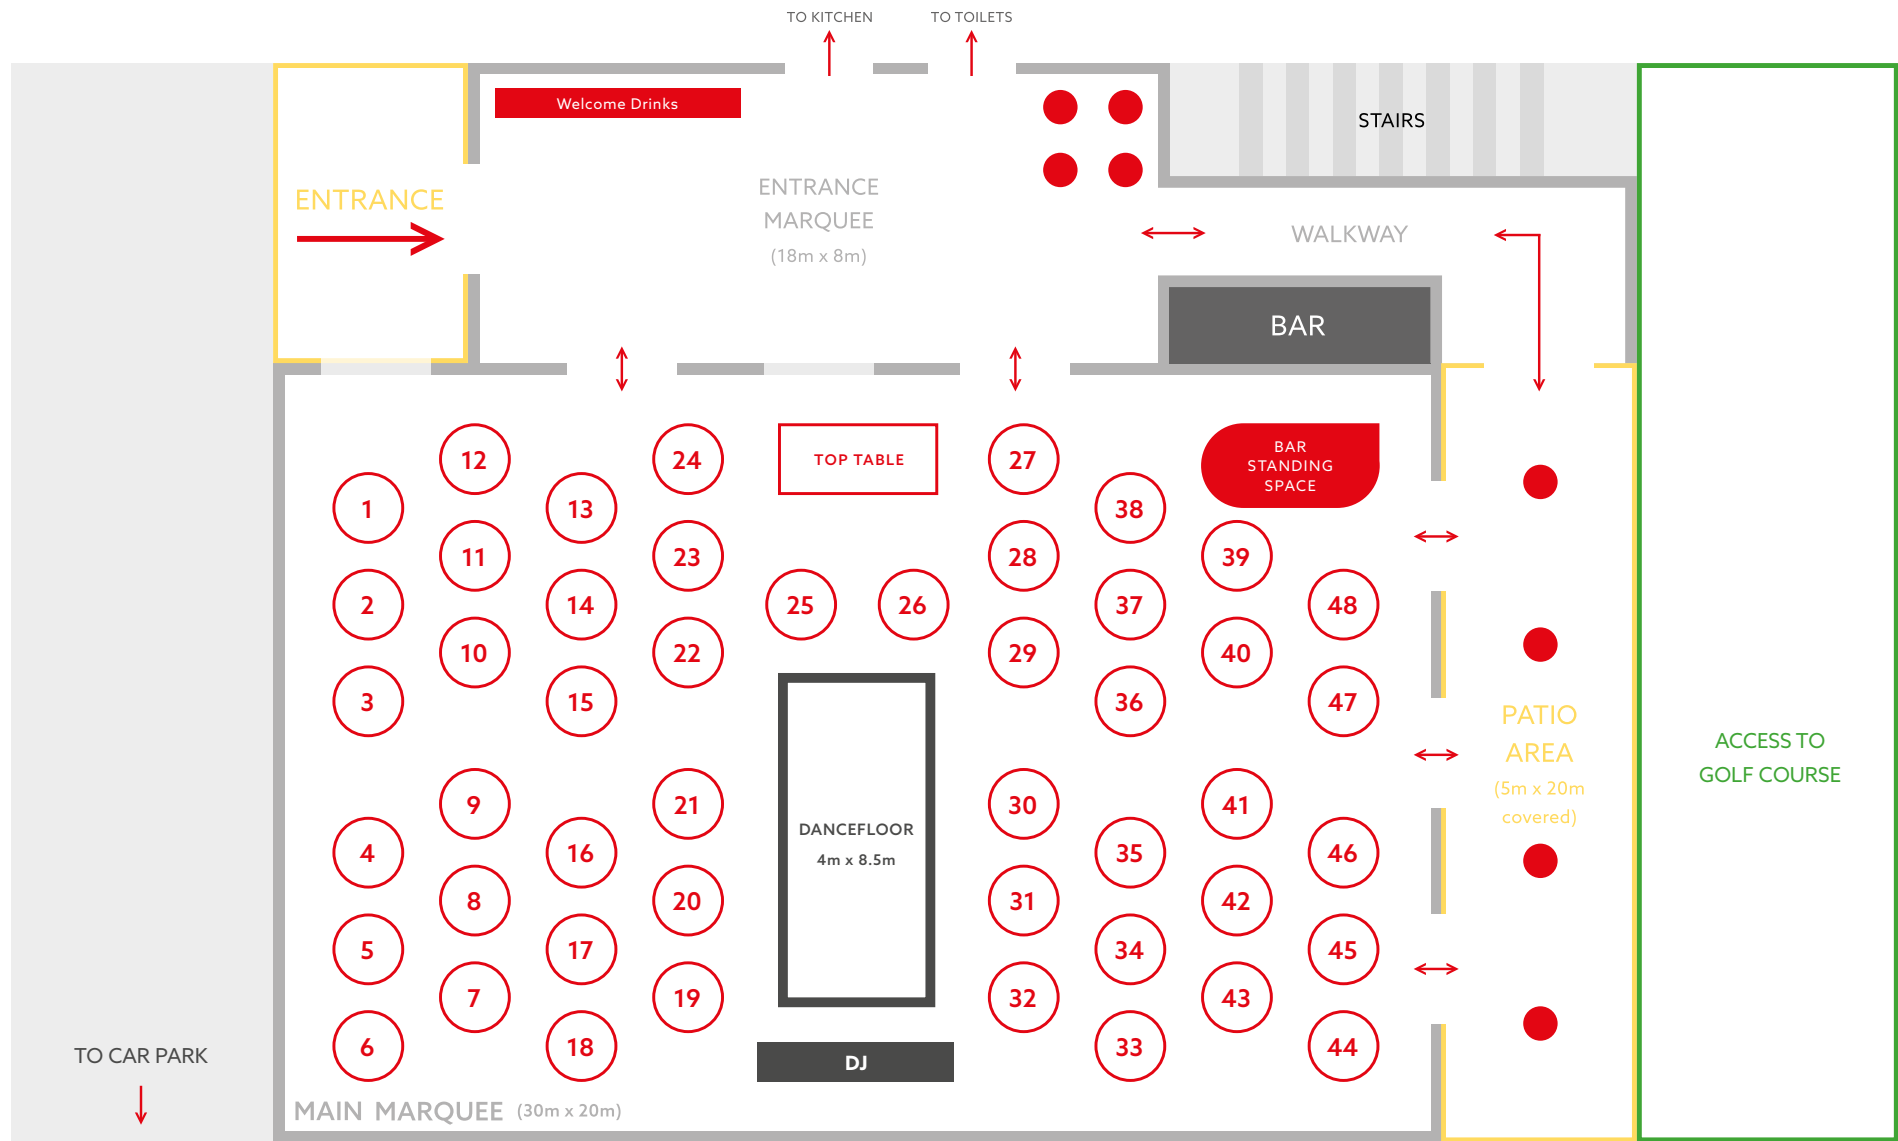

STOCKLEY
MARQUEE

Reception Events (Middle)

450 GUESTS

Reception Events (Middle)

350 GUESTS

Reception Events (Middle)

250 GUESTS

Reception Events (Middle)

— — — GUESTS

Reception Forest (Middle)

Please use this blank floorplan to draft out your own event layout.