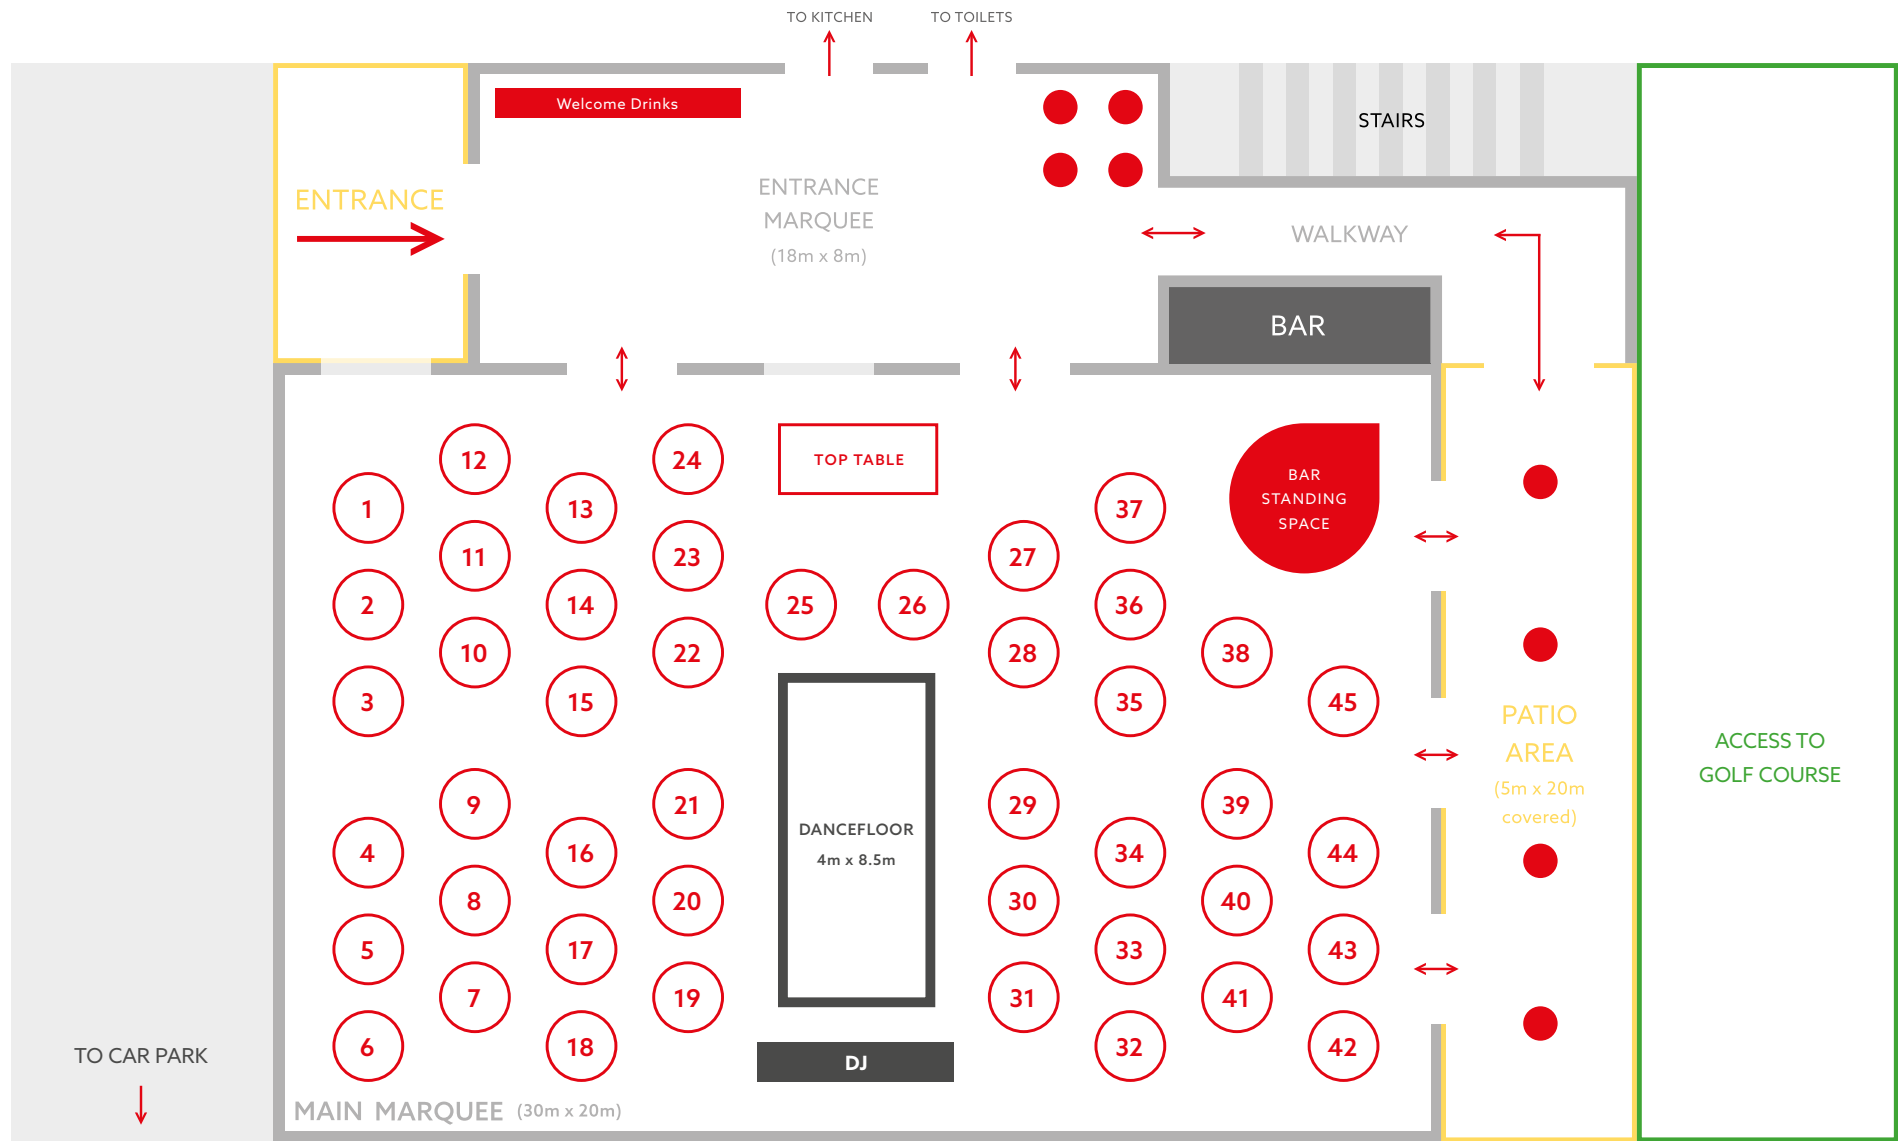

STOCKLEY
MARQUEE

Reception Events (Middle)

450 GUESTS

Reception Events (Middle)

350 GUESTS

Reception Events (Middle)

250 GUESTS

Reception Events (Middle)

— — — GUESTS

Reception Forest (Middle)

Please use this blank floorplan to draft out your own event layout.