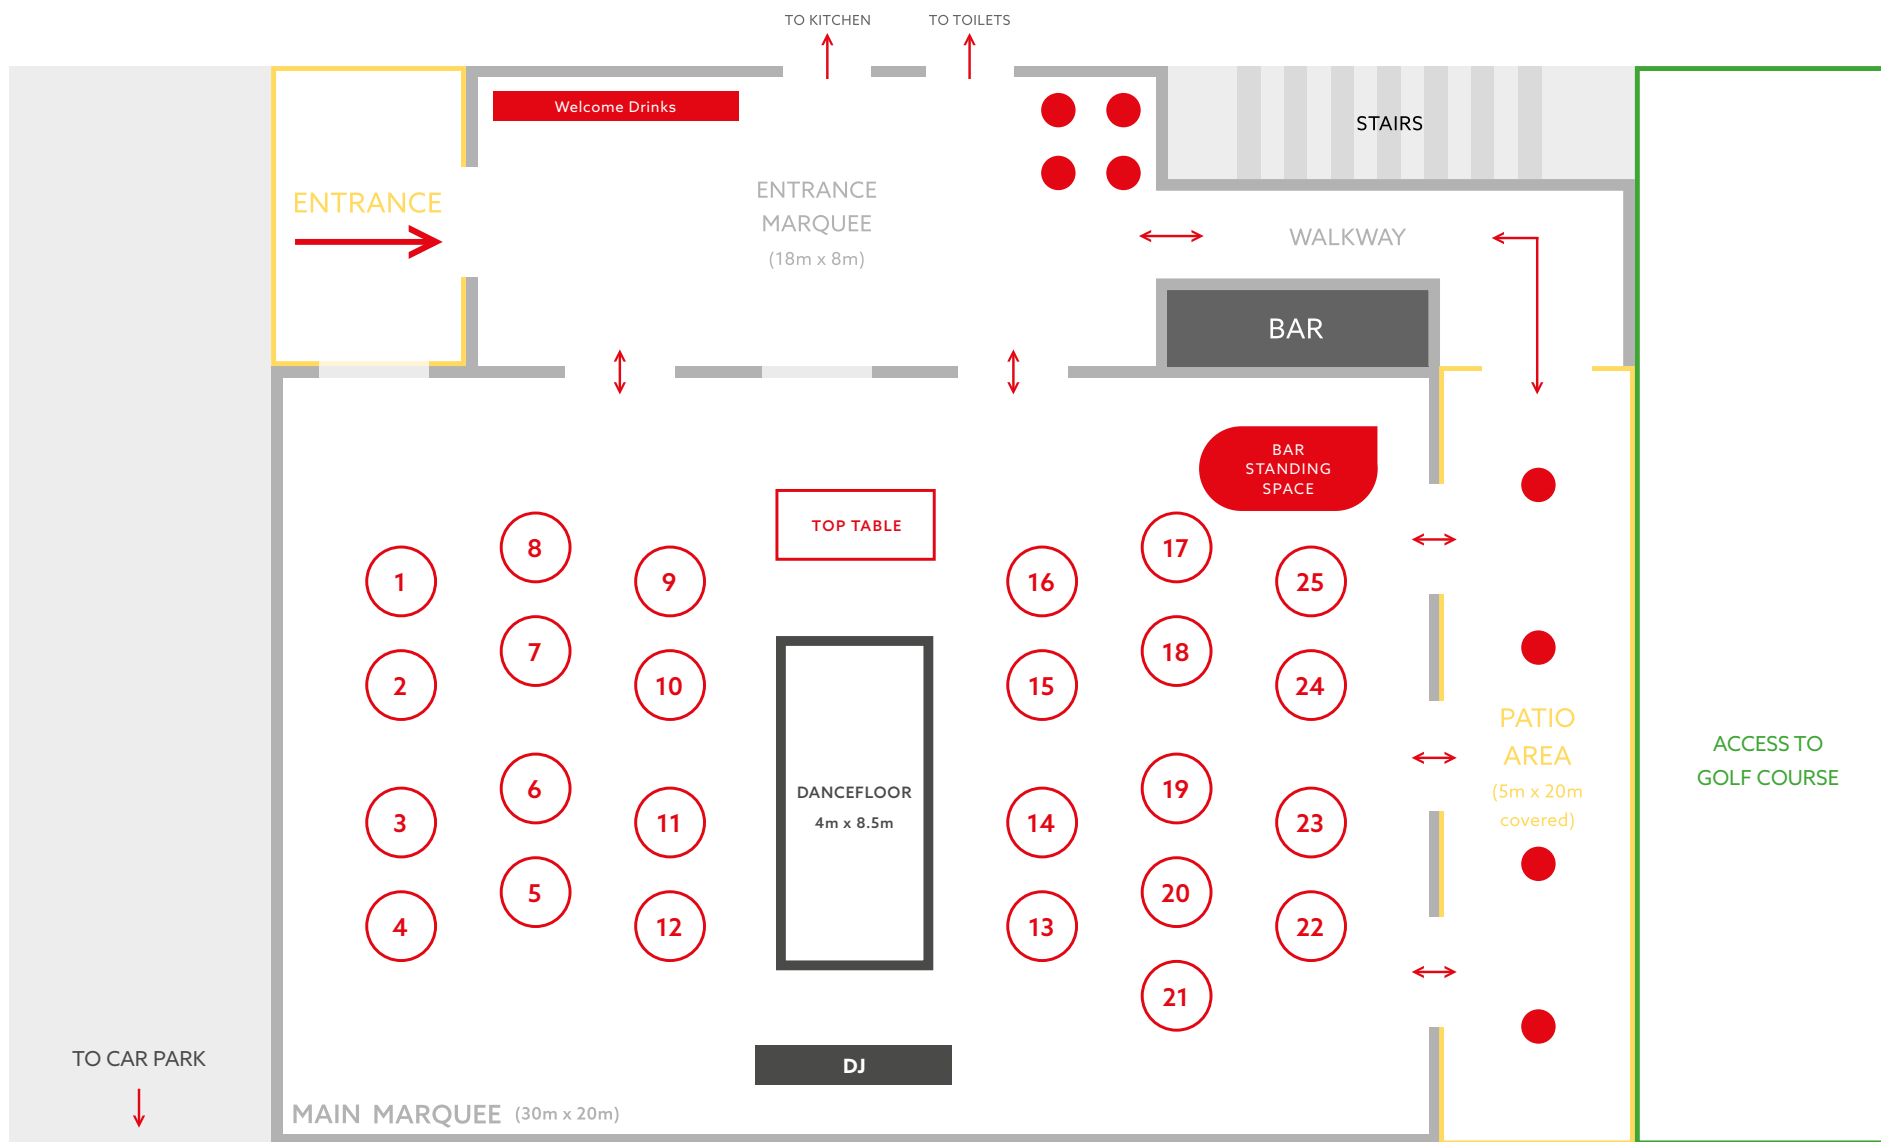

STOCKLEY
MARQUEE

Reception Events (Middle)

450 GUESTS

Reception Events (Middle)

350 GUESTS

Reception Events (Middle)

250 GUESTS

Reception Events (Middle)

— — — GUESTS

Reception Forest (Middle)

Please use this blank floorplan to draft out your own event layout.