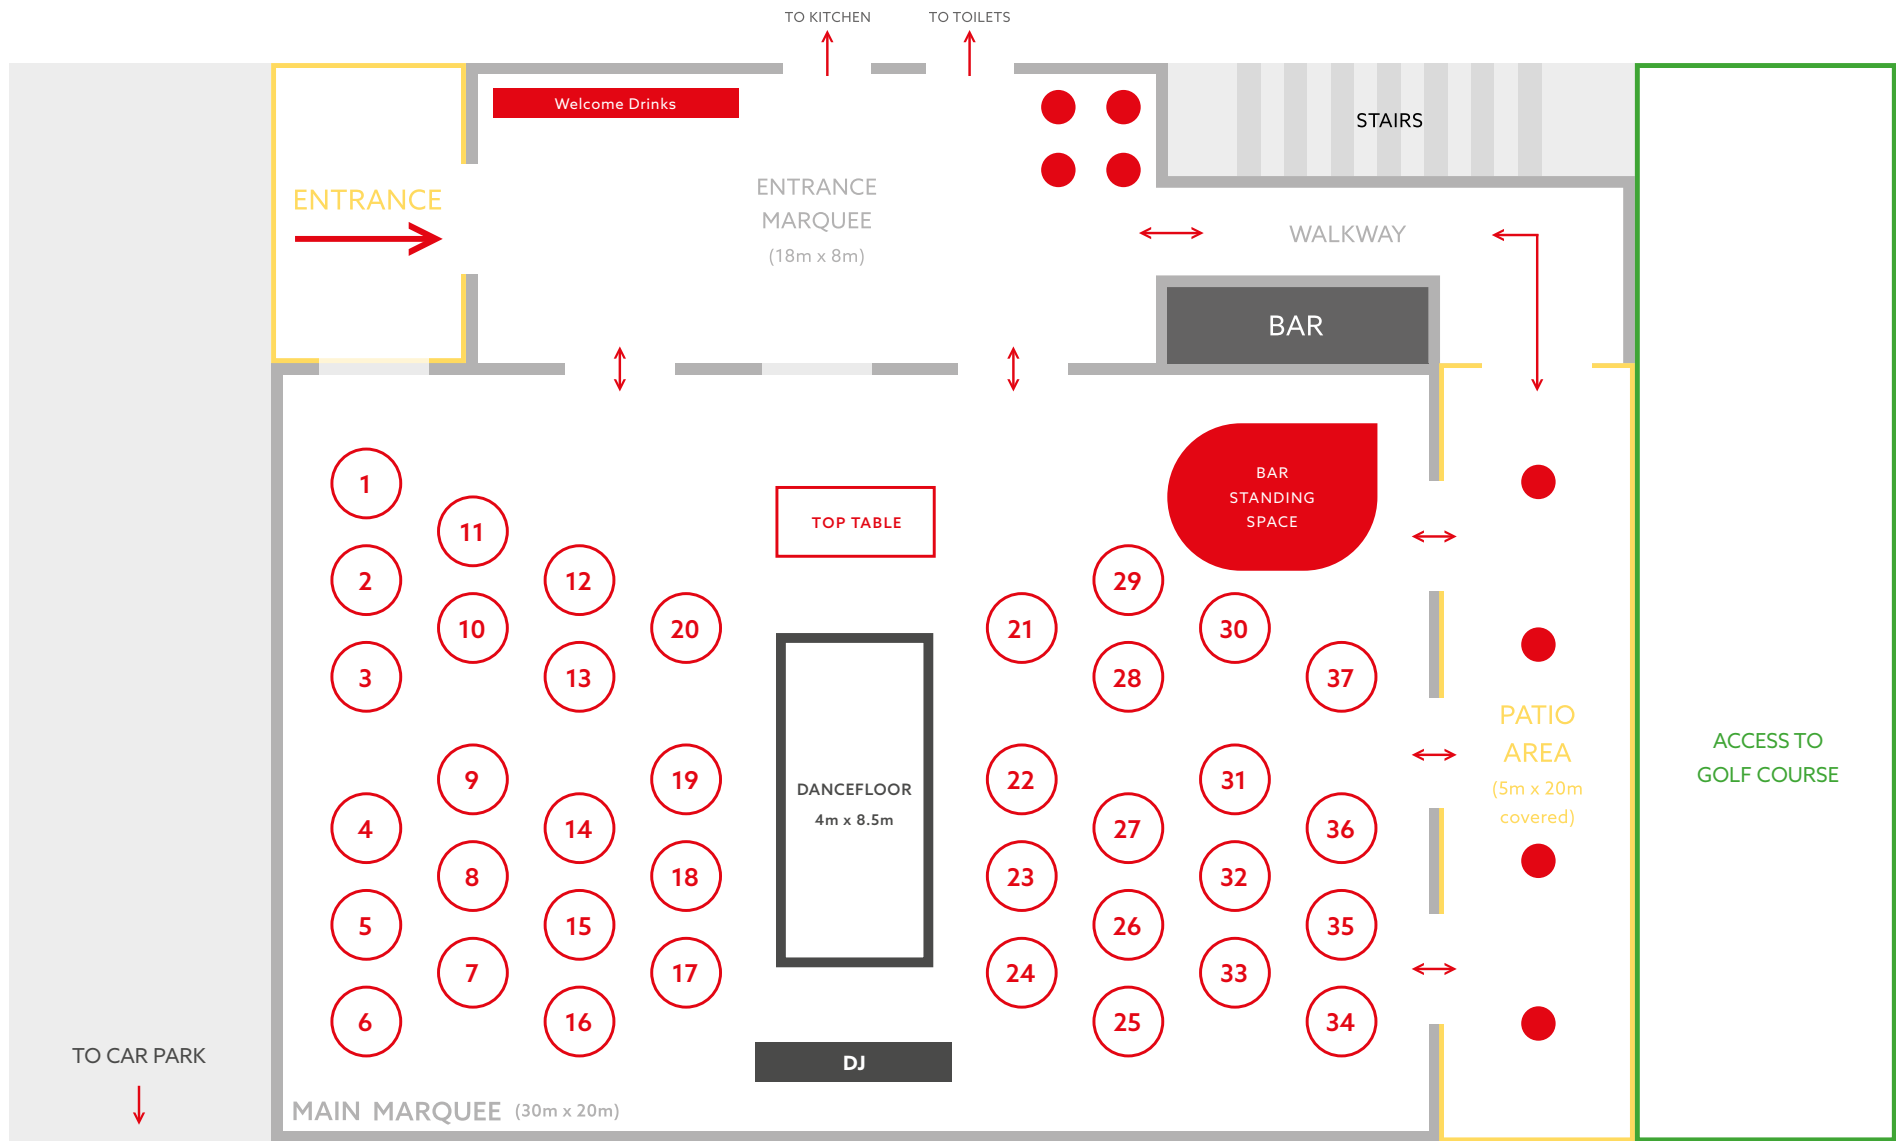

STOCKLEY
MARQUEE

Reception Events (Middle)

450 GUESTS

Reception Events (Middle)

350 GUESTS

Reception Events (Middle)

250 GUESTS

Reception Events (Middle)

— — — GUESTS

Reception Forest (Middle)

Please use this blank floorplan to draft out your own event layout.