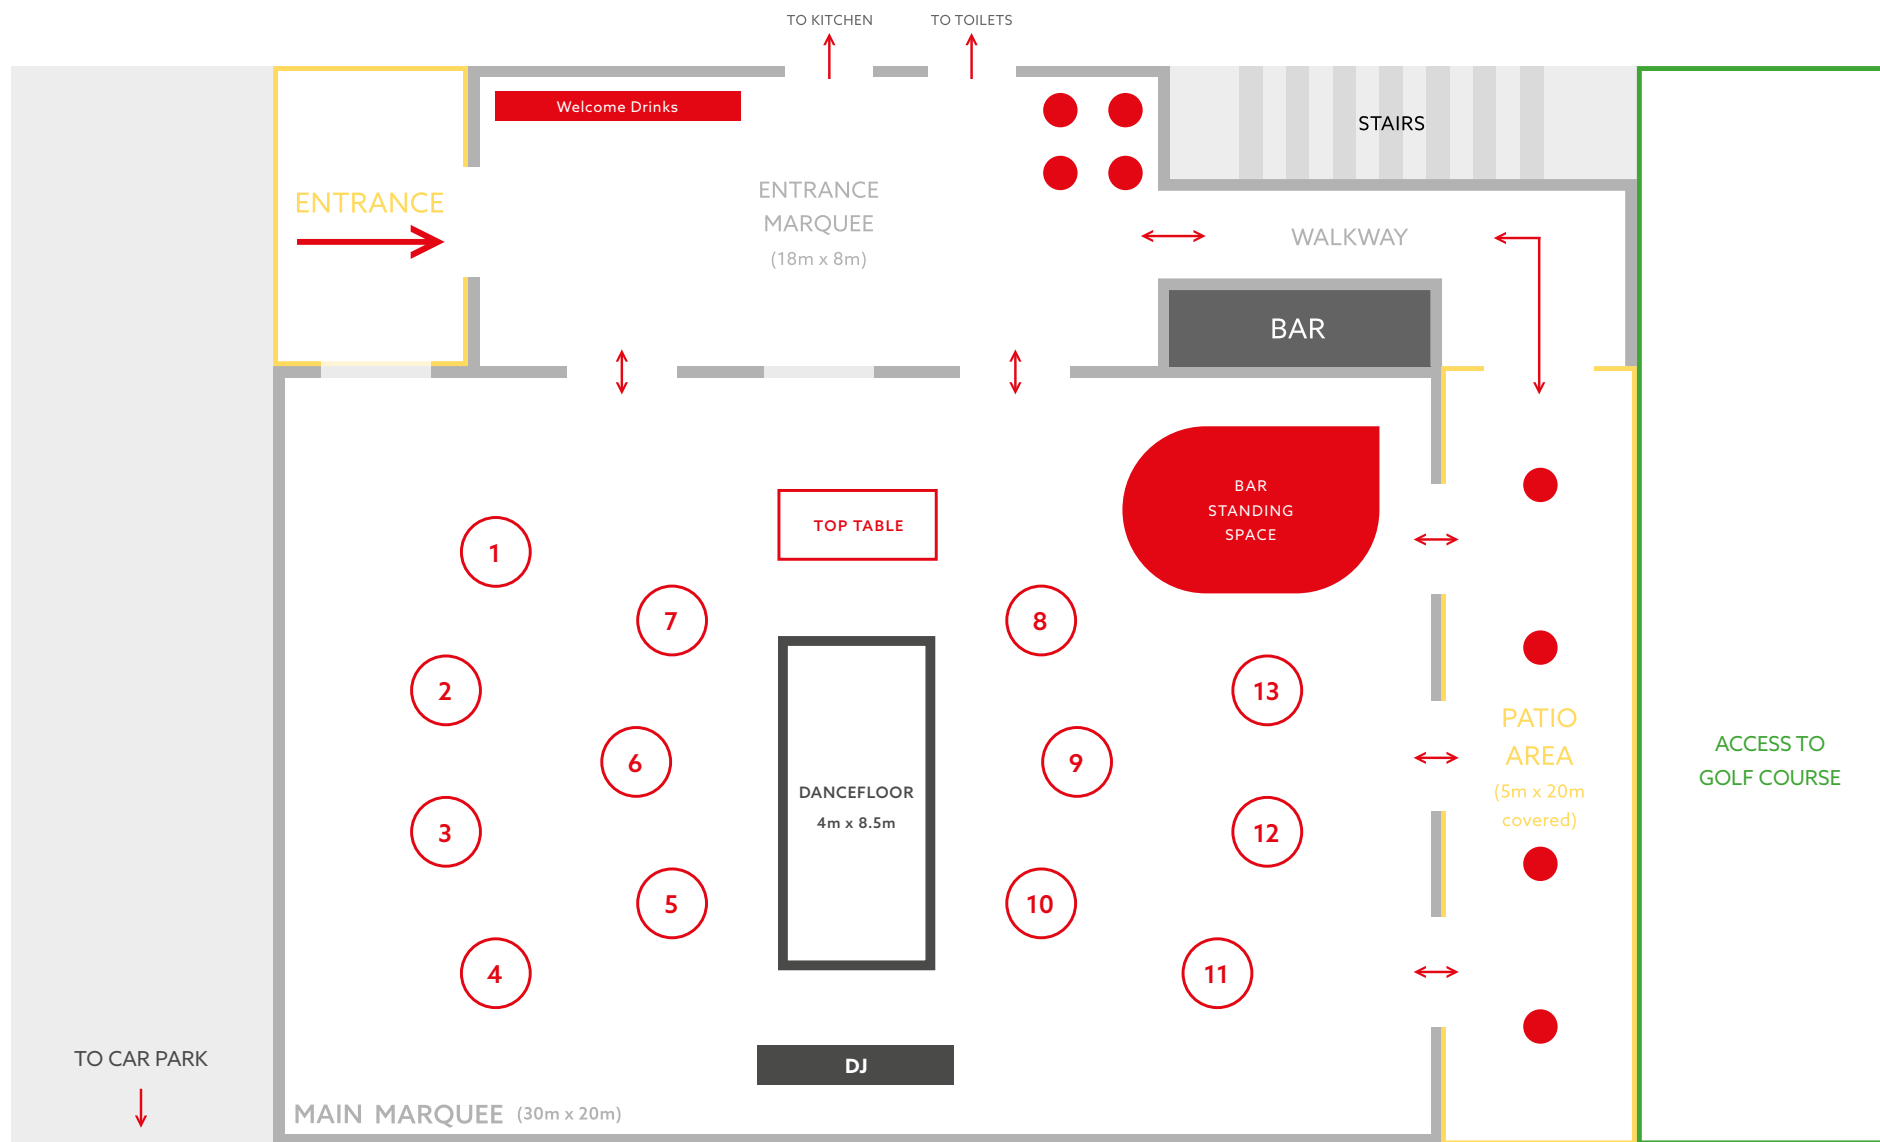

STOCKLEY
MARQUEE

Reception Events (Middle)

450 GUESTS

Reception Events (Middle)

350 GUESTS

Reception Events (Middle)

250 GUESTS

Reception Events (Middle)

— — — GUESTS

Reception Forest (Middle)

Please use this blank floorplan to draft out your own event layout.