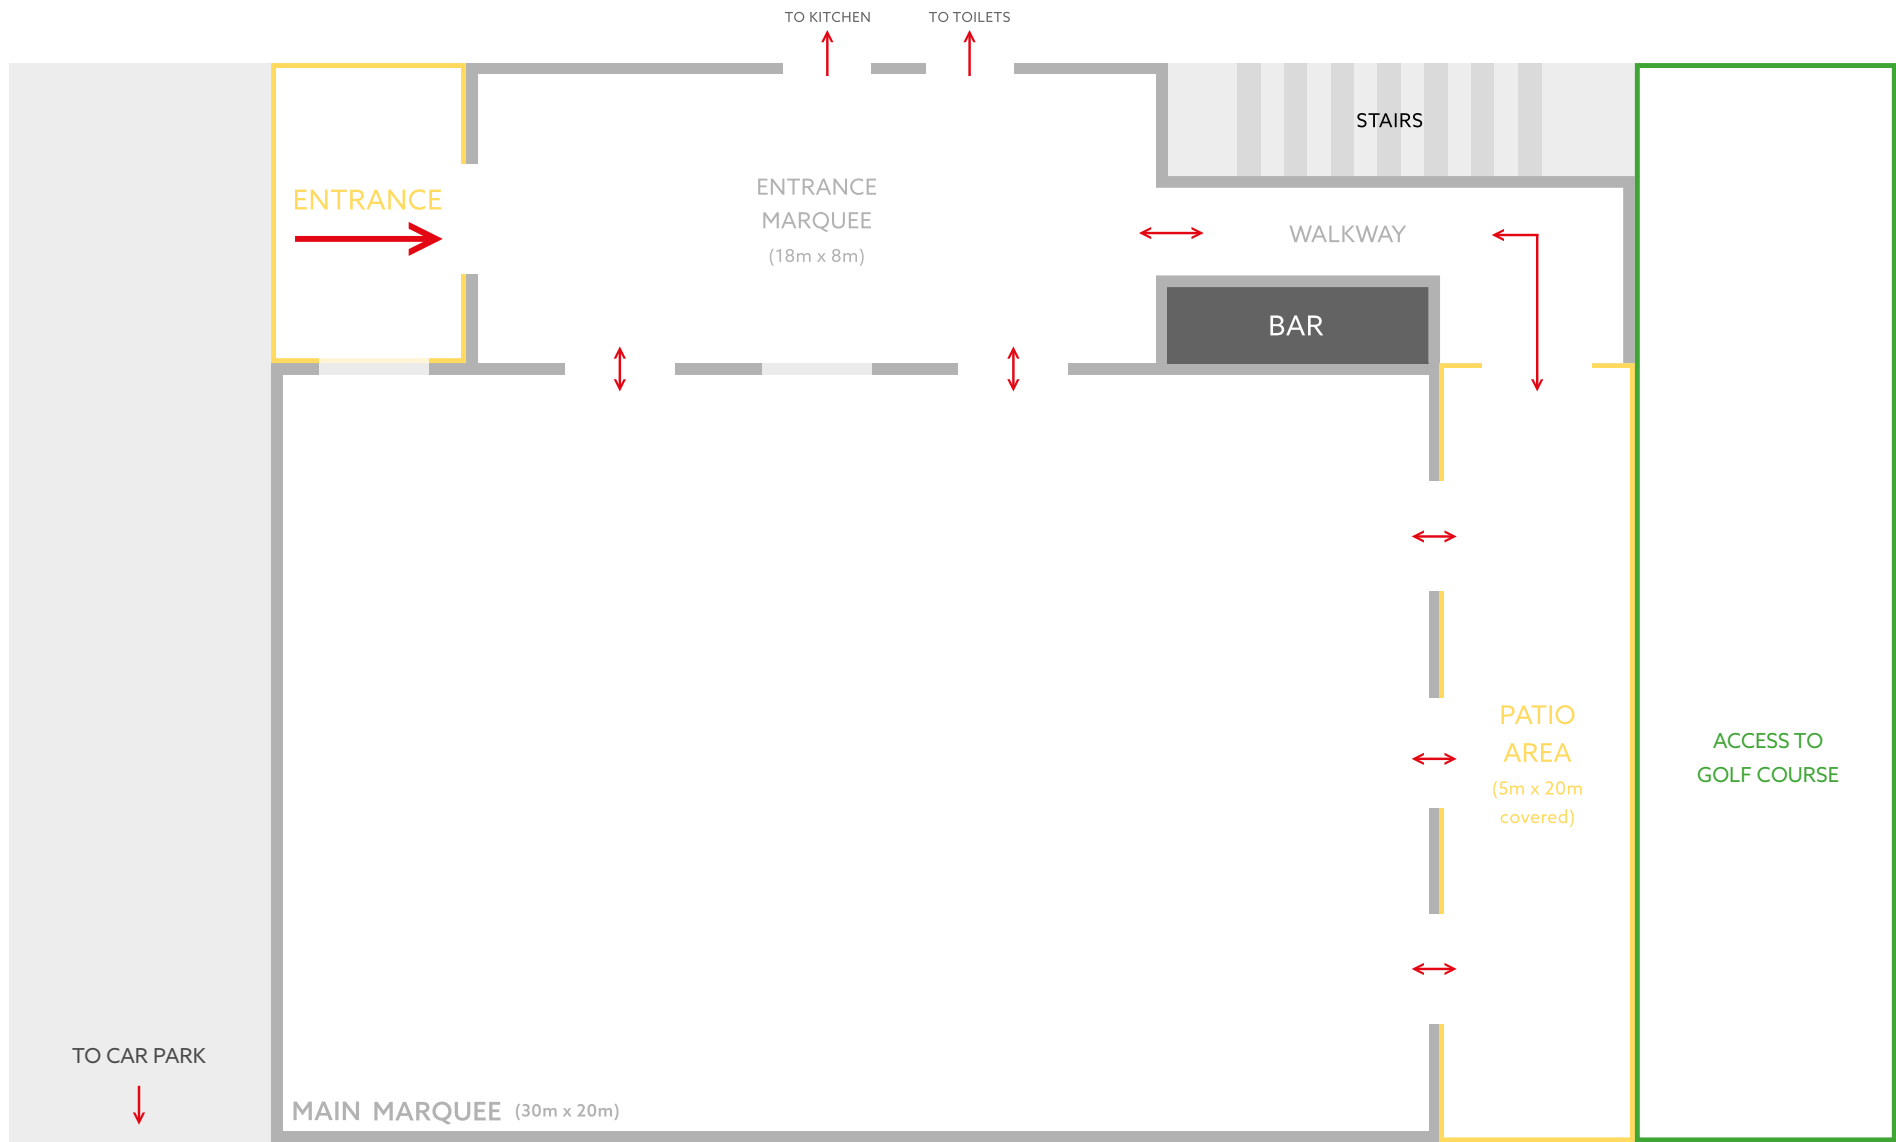

STOCKLEY
MARQUEE

Reception Events (Middle)

450 GUESTS

Reception Events (Middle)

350 GUESTS

Reception Events (Middle)

250 GUESTS

Reception Events (Middle)

— — — GUESTS

Reception Forest (Middle)

Please use this blank floorplan to draft out your own event layout.