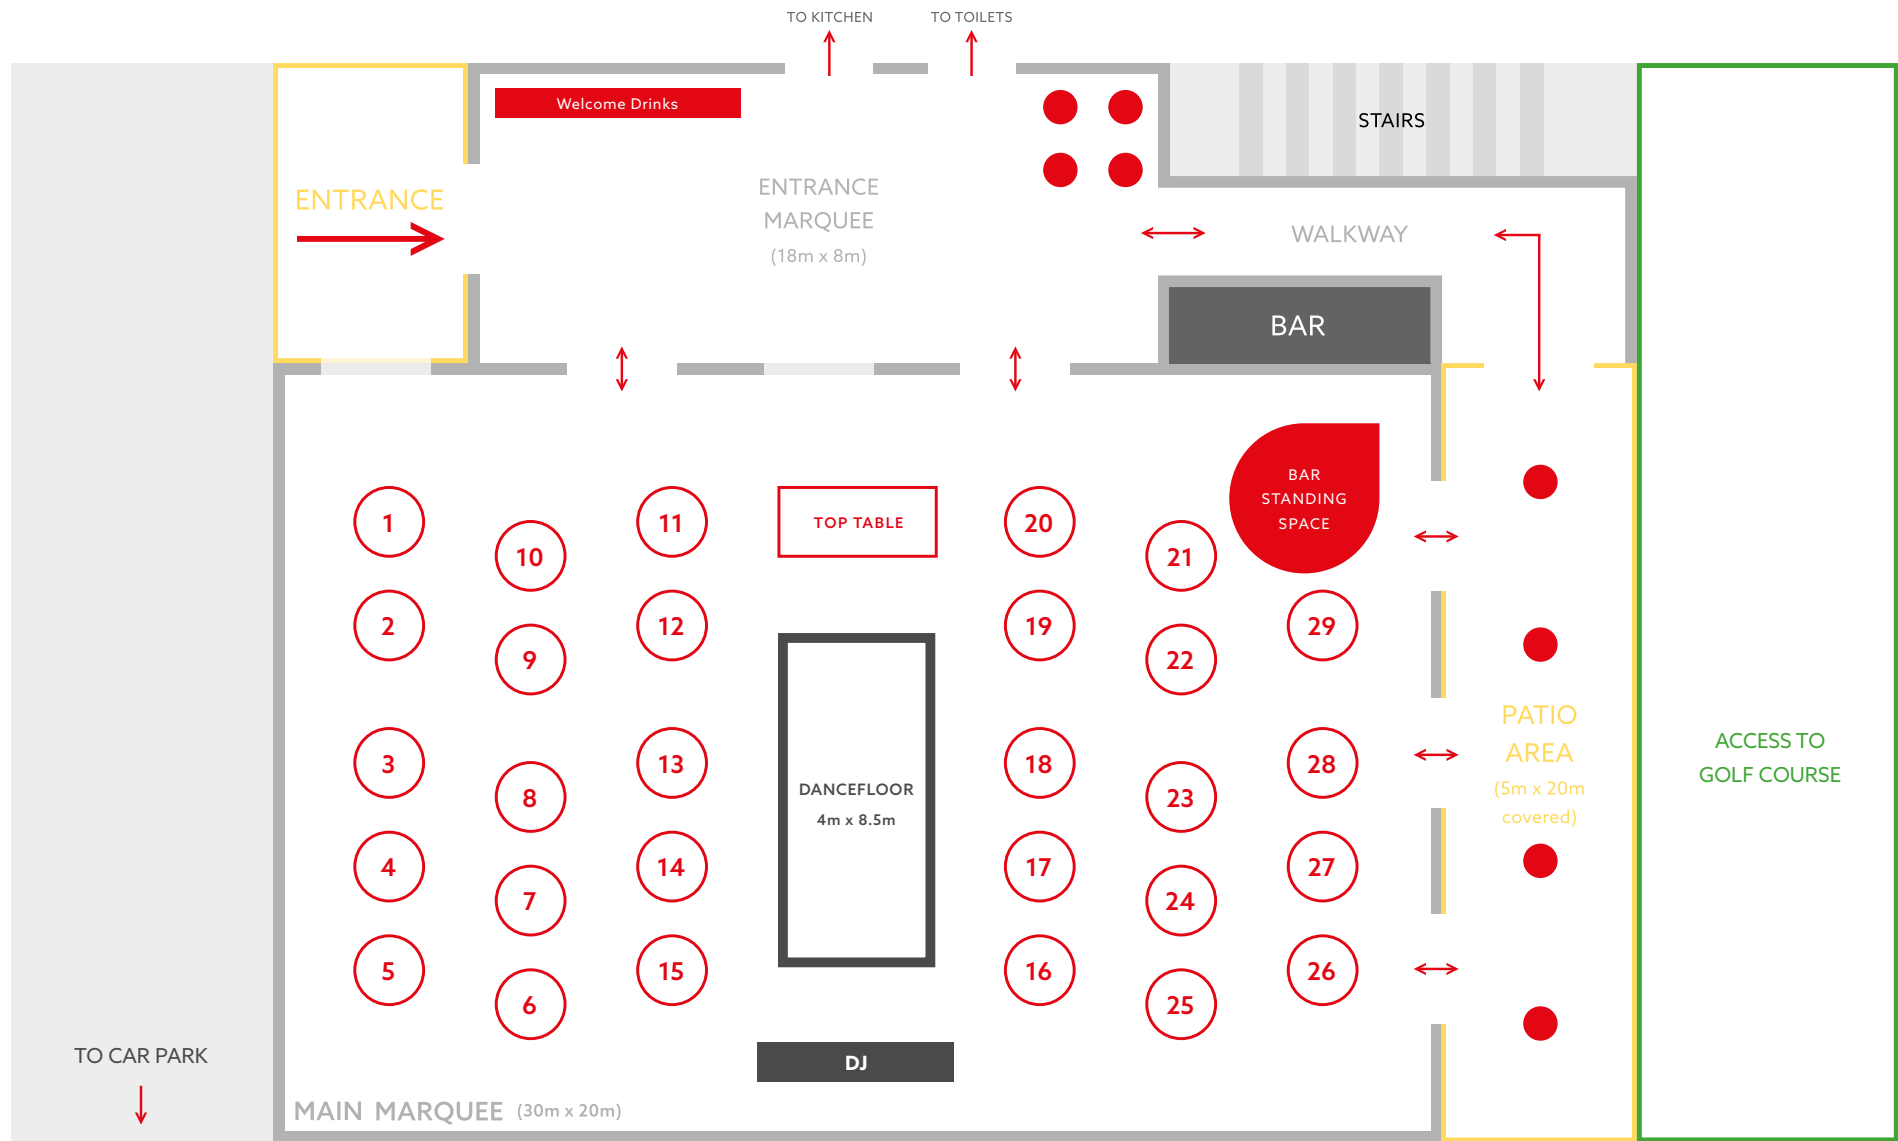

STOCKLEY
MARQUEE

Reception Events (Middle)

450 GUESTS

Reception Events (Middle)

350 GUESTS

Reception Events (Middle)

250 GUESTS

Reception Events (Middle)

— — — GUESTS

Reception Forest (Middle)

Please use this blank floorplan to draft out your own event layout.